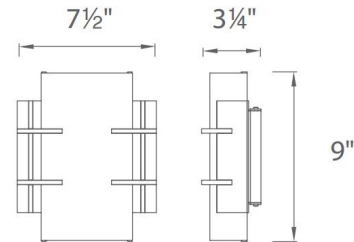

By Modern Forms

Description

The industrial marine-inspired Oslo Outdoor Wall Light features a hand-blown etched opal glass diffuser with a Brushed Aluminum finish and is available in two sizes. One 8.5/12 watt 120 volt LED module is included. Small: 8 inch width x 6.5 inch height x 9 inch depth. Large: 10 inch width x 8 inch height x 11 inch depth. ETL listed for wet locations. Dark Sky friendly.

Shown in black

Specifications

COLOR	N/A
BODY FINISH	Black
WATTAGE	8.5W
DIMMER	Low Voltage Electronic
DIMENSIONS	8"W x 6.5"H
INTEGRATED LED MODULE	1x LED/8.5W/120V LED
COUNTRY OF ORIGIN	China

Technical Information