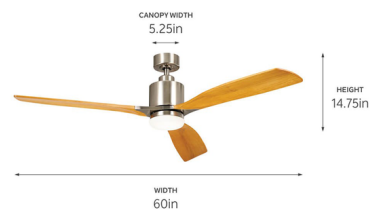

Description

The Ridley II Ceiling Fan with Light offers a perfect balance of performance and style. Its gently curved wooden blades work well with many decorative styles and deliver a comforting breeze, while an integrated LED light delivers ambient illumination diffused through an etched cased opal glass shade. A cap for no-light use is included. The fan also includes a limited function wall control which enables motor on/off, 3 forward speeds, and light on/off with full-range dimming. Reverse can be set using the switch on the fan. Optional accessories are sold separately.

Specifications

BLADE COLOR	Medium Oak
BODY FINISH	Brushed Stainless Steel
WATTAGE	17W
DIMMER	Included
DIMENSIONS	52"W x 14.75"H
INTEGRATED LED MODULE	1 x LED/17W/120V LED
COUNTRY OF ORIGIN	China

Technical Information

LAMP LIFE	40000 hours
COLOR RENDERING	80 CRI
LAMP COLOR	3000K
LUMENS/WATT	94.12
LUMINOUS FLUX	1600 lumens

Shown in brushed stainless steel / medium oak

CLICK TO VIEW PRODUCT

Notes: