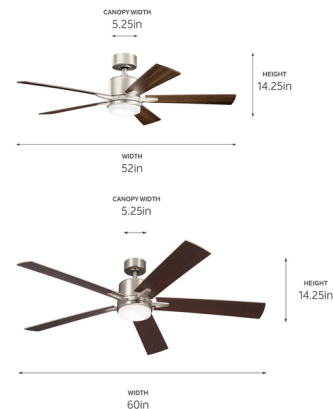

Description

The Lucian Elite Ceiling Fan with Light blends timeless style with high performance. Its simple yet elegant finishes are complemented by reversible blades that offer customization to match room decor. An etched cased opal glass shade diffuses the integrated LED light, and a metal cap for no-light use is included. The included limited function wall control enables motor on/off, 3 forward speeds, and light on/off with full-range dimming. Reverse can be set using the switch on the fan. Optional accessories are sold separately.

Specifications

| | |
|-----------------------|----------------------|
| BLADE COLOR | Silver / Walnut |
| BODY FINISH | Brushed Nickel |
| WATTAGE | 17W |
| DIMMER | Included |
| DIMENSIONS | 52"W x 14.25"H |
| INTEGRATED LED MODULE | 1 x LED/17W/120V LED |
| COUNTRY OF ORIGIN | China |

Technical Information

| | |
|-----------------|-------------|
| LAMP LIFE | 40000 hours |
| COLOR RENDERING | 80 CRI |
| LAMP COLOR | 3000K |
| LUMENS/WATT | 94.12 |
| LUMINOUS FLUX | 1600 lumens |

Shown in brushed nickel / silver / walnut