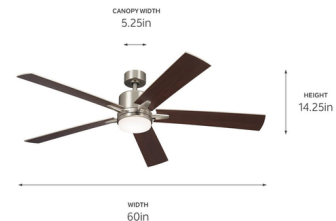

Lightology

lightology.com
866-954-4489
04-15-26

Project: _____

Company: _____

Location: _____ Fixture Type: _____

SPEC #: **KHR534954**

Approved On: _____ Approved By: _____

Lucian Elite Ceiling Fan with Light By Kichler

Description

The Lucian Elite Ceiling Fan with Light blends timeless style with high performance. Its simple yet elegant finishes are complemented by reversible blades that offer customization to match room decor. An etched cased opal glass shade diffuses the integrated LED light, and a metal cap for no-light use is included. The included limited function wall control enables motor on/off, 3 forward speeds, and light on/off with full-range dimming. Reverse can be set using the switch on the fan. Optional accessories are sold separately.

Specifications

BLADE COLOR	Silver / Walnut
BODY FINISH	Brushed Nickel
WATTAGE	17W
DIMMER	Included
DIMENSIONS	52"W x 14.25"H
INTEGRATED LED MODULE	1 x LED/17W/120V LED
COUNTRY OF ORIGIN	China

Technical Information

LAMP LIFE	40000 hours
COLOR RENDERING	80 CRI
LAMP COLOR	3000K
LUMENS/WATT	94.12
LUMINOUS FLUX	1600 lumens

Shown in brushed nickel / silver / walnut

CLICK TO VIEW PRODUCT

Notes: