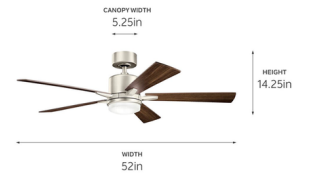

Shown in brushed nickel / silver / walnut