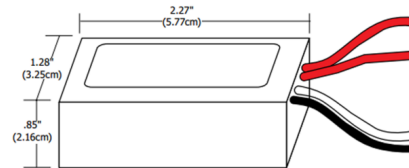

Description

TE-60-12 60 Watt 12 Electronic Transformer converts standard 120 volt line voltage to 12 volts and features built-in short-circuit protection. The compact, lightweight remote power supply fits inside a standard electrical junction box behind a power feed canopy. Must be in accessible location or inside an electrical box. The single feed transformer is 12 volt AC LED and halogen compatible. Dimmable with a 300 watt low voltage electronic dimmer, sold separately. Compatible with Edge Lighting Puck and Dot undercabinet series fixtures. Note: Limited quantities available.

Shown in black

Specifications

COLOR	N/A
BODY FINISH	Black
WATTAGE	60W
DIMMER	Low Voltage Electronic
DIMENSIONS	2.27"W x 0.85"H x 1.28"D
BULB NOT INCLUDED	N/A

CLICK TO VIEW PRODUCT

Notes: