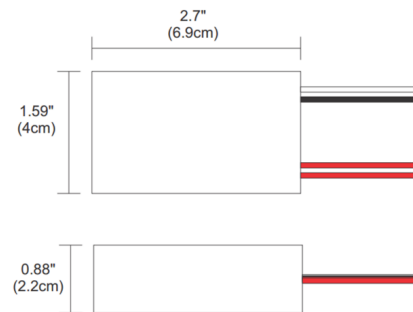

Specifications

COLOR	N/A
BODY FINISH	Black
WATTAGE	60W
DIMMER	Low Voltage Electronic
DIMENSIONS	2.7"W x 0.88"H x 1.59"D
BULB NOT INCLUDED	N/A

CLICK TO VIEW PRODUCT

Notes: