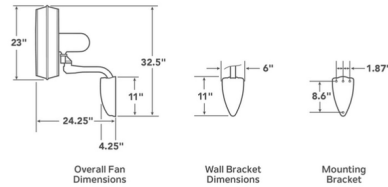

Description

Pola Indoor/Outdoor Wall Fan fits any dcor. Available with Brushed Nickel or Satin Natural Bronze finishes in 18 or 24 inch sizes. Features an AC induction motor and 10 degree pitch. The 6 foot GFCI plug in cord makes it convenient to install. The pull chain, 3 speed control allows for oscillating or stationary movement to direct air just where you want it. Wet location rated. Limited lifetime warranty. 18/24 inch width x 18/24 inch height.

Shown in brushed nickel

Specifications

BLADE COLOR	N/A
BODY FINISH	Brushed Nickel
WATTAGE	N/A
DIMMER	N/A
DIMENSIONS	18"W x 18"H
BULB	N/A

CLICK TO VIEW PRODUCT

Notes: