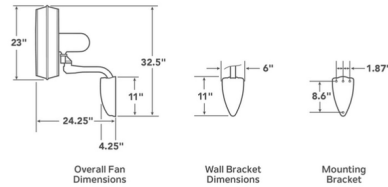

Description

Pola Indoor/Outdoor Wall Fan fits any dcor. Available with Brushed Nickel or Satin Natural Bronze finishes in 18 or 24 inch sizes. Features an AC induction motor and 10 degree pitch. The 6 foot GFCI plug in cord makes it convenient to install. The pull chain, 3 speed control allows for oscillating or stationary movement to direct air just where you want it. Wet location rated. Limited lifetime warranty.

Shown in brushed nickel

Specifications

BLADE COLOR	N/A
BODY FINISH	Brushed Nickel
WATTAGE	N/A
DIMMER	N/A
DIMENSIONS	18"W x 18"H
BULB	N/A

CLICK TO VIEW PRODUCT

Notes: