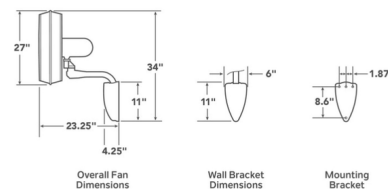

Description

Pola Indoor/Outdoor Wall Fan fits any dcor. Available with Brushed Nickel or Satin Natural Bronze finishes in 18 or 24 inch sizes. Features an AC induction motor and 10 degree pitch. The 6 foot GFCI plug in cord makes it convenient to install. The pull chain, 3 speed control allows for oscillating or stationary movement to direct air just where you want it. Wet location rated. Limited lifetime warranty. 18/24 inch width x 18/24 inch height.

Shown in brushed nickel

Specifications

BLADE COLOR	N/A
BODY FINISH	Brushed Nickel
WATTAGE	N/A
DIMMER	N/A
DIMENSIONS	18"W x 18"H
BULB	N/A

CLICK TO VIEW PRODUCT

Notes: