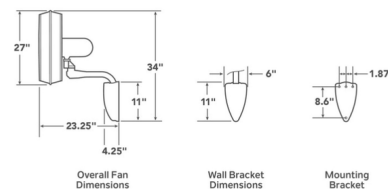

Description

Pola Indoor/Outdoor Wall Fan fits any dcor. Available with Brushed Nickel or Satin Natural Bronze finishes in 18 or 24 inch sizes. Features an AC induction motor and 10 degree pitch. The 6 foot GFCI plug in cord makes it convenient to install. The pull chain, 3 speed control allows for oscillating or stationary movement to direct air just where you want it. Wet location rated. Limited lifetime warranty.

Shown in brushed nickel

Specifications

BLADE COLOR	N/A
BODY FINISH	Brushed Nickel
WATTAGE	N/A
DIMMER	N/A
DIMENSIONS	18"W x 18"H
BULB	N/A

CLICK TO VIEW PRODUCT

Notes: