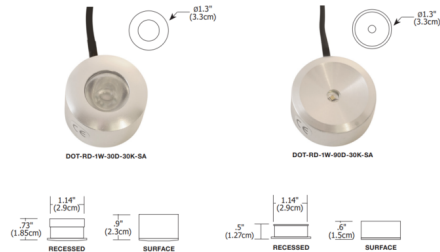

Description

Dot Round LED under cabinet fixture provides 1 watt of warm white light with a 30 or 90 degree beam angle making it ideal for under cabinet illumination. May be surface mounted or recessed by removing the included collar. Includes 96 inch cord/plug port, wire clips and screws. Can plug into a multi-port hub (by others) allowing multiple fixtures to be wired together. The hub distributes the low voltage power from the LED power supply. Note: Required 12V power supply and optional accessories sold separately. Note: Not all options are available.

Specifications

COLOR	N/A
BODY FINISH	Satin Aluminum
WATTAGE	1W
DIMMER	Low Voltage Electronic
DIMENSIONS	1.3"W x 0.9"H
BULB INCLUDED	LED/1W/12V LED

Technical Information

LAMP LIFE	50000 hours
BEAM ANGLE	30°
COLOR RENDERING	80 CRI
LAMP COLOR	3000K
LUMENS/WATT	61.00
LUMINOUS FLUX	61 lumens

Shown in satin aluminum

CLICK TO VIEW PRODUCT

Notes: