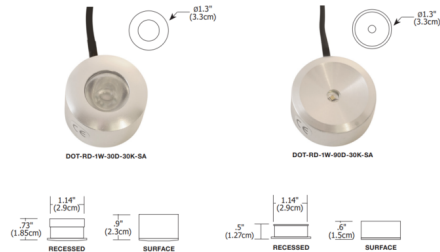

Description

Dot Round LED under cabinet fixture provides 1 watt of warm white light with a 30 or 90 degree beam angle making it ideal for under cabinet illumination. May be surface mounted or recessed by removing the included collar. Includes 96 inch cord/plug port, wire clips and screws. Fixture plugs into a 4 or 8 port hub allowing multiple fixtures to be wired together. The hub distributes the low voltage power from the LED power supply. Note: Required 12V power supply and optional accessories sold separately. Note: Not all options are available.

Specifications

COLOR	N/A
BODY FINISH	Satin Aluminum
WATTAGE	1W
DIMMER	Low Voltage Electronic
DIMENSIONS	1.3"W x 0.6"H
BULB INCLUDED	LED/1W/12V LED

Technical Information

LAMP LIFE	50000 hours
BEAM ANGLE	90°
COLOR RENDERING	80 CRI
LAMP COLOR	3000K
LUMENS/WATT	64.00
LUMINOUS FLUX	64 lumens

Shown in satin aluminum

CLICK TO VIEW PRODUCT

Notes: