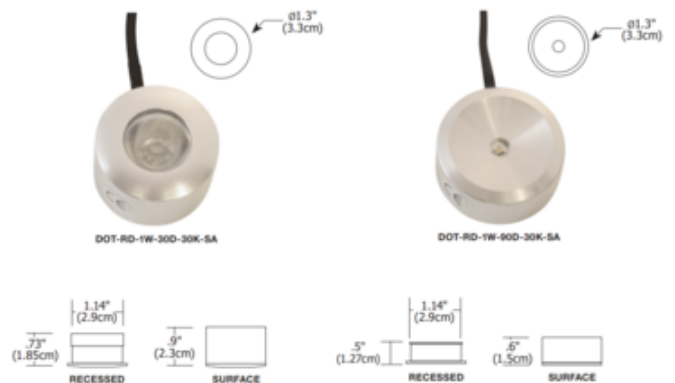

BRAND PureEdge Lighting

DESCRIPTION

Dot Round LED under cabinet fixture provides 1 watt of warm white light with a 30 or 90 degree beam angle making it ideal for under cabinet illumination. May be surface mounted or recessed by removing the included collar. Includes 96 inch cord/plug port, wire clips and screws. Fixture plugs into a 4 or 8 port hub allowing multiple fixtures to be wired together. The hub distributes the low voltage power from the LED power supply. Note: Required 12V power supply and optional accessories sold separately.

Shown in: Satin Aluminum

| | |
|----------------------|------------------------|
| SHADE COLOR | N/A |
| BODY FINISH | Satin Aluminum |
| WATTAGE | 1W |
| DIMMER | Low Voltage Electronic |
| DIMENSIONS | 1.3"W x 0.6"H |
| BULB INCLUDED | |
| LAMP | LED/1W/12V LED |

Technical Information

| | |
|------------------------|-----------|
| LUMINOUS FLUX | 64 lumens |
| LUMENS/WATT | 64.00 |
| LAMP COLOR | 3000K |
| COLOR RENDERING | 80 CRI |
| BEAM ANGLE | 90° |

SPEC # EDG53508