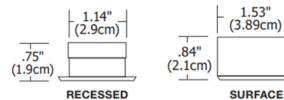

Lightology

lightology.com
866-954-4489
04-02-26

Project: _____

Company: _____

Location: _____ Fixture Type: _____

SPEC #: **EDG53509**

Approved On: _____ Approved By: _____

Dot Square 30 Degree LED Undercabinet By PureEdge Lighting

Description

Dot Square LED under cabinet fixture provides 1 watt of warm white light with a 30 degree beam angle making it ideal for under cabinet illumination. May be surface mounted or recessed by removing the included collar. Includes 96 inch cord/plug port, wire clips and screws. Fixture plugs into a 4 or 8 port hub allowing multiple fixtures to be wired together. The hub distributes the low voltage power from the LED power supply. Note: Required 12V power supply and optional accessories sold separately.

Specifications

COLOR	N/A
BODY FINISH	Satin Aluminum
WATTAGE	1W
DIMMER	Low Voltage Electronic
DIMENSIONS	1.54"W x 0.84"H x 1.54"D
BULB INCLUDED	LED/1W/12V LED

Technical Information

LAMP LIFE	50000 hours
BEAM ANGLE	30°
COLOR RENDERING	80 CRI
LAMP COLOR	3000K
LUMENS/WATT	61.00
LUMINOUS FLUX	61 lumens

CLICK TO VIEW PRODUCT

Notes: