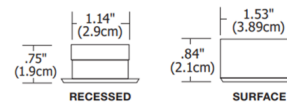

### Specifications

COLOR	N/A
BODY FINISH	Satin Aluminum
WATTAGE	1W
DIMMER	Low Voltage Electronic
DIMENSIONS	1.54"W x 0.84"H x 1.54"D
BULB INCLUDED	LED/1W/12V LED

### Technical Information

LAMP LIFE	50000 hours
BEAM ANGLE	30°
COLOR RENDERING	80 CRI
LAMP COLOR	3000K
LUMENS/WATT	61.00
LUMINOUS FLUX	61 lumens

Shown in satin aluminum

DOT-SQ-1W-30D-30K-SA

RECESSED

SURFACE