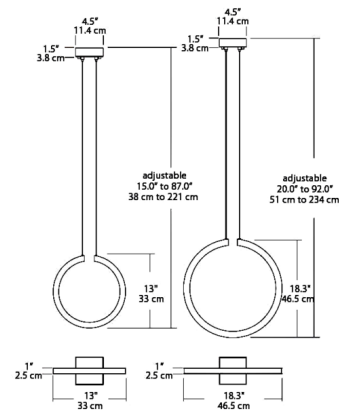

Description

The Circ Pendant is an open ring of light turned on its side, providing both task and ambient lighting in a single fixture. Features 2-wire suspension cables to prevent twists and turns. Driver located in canopy.

Specifications

COLOR	N/A
BODY FINISH	Satin Nickel
WATTAGE	13W
DIMMER	Standard 120V
DIMENSIONS	13"W x 13"H x 1"D
INTEGRATED LED MODULE	1 x LED/13W/120V LED
COUNTRY OF ORIGIN	China

Technical Information

COLOR RENDERING	90 CRI
LAMP COLOR	3000K
LUMENS/WATT	49.00
LUMINOUS FLUX	637 lumens

Shown in satin nickel

CLICK TO VIEW PRODUCT

Notes: