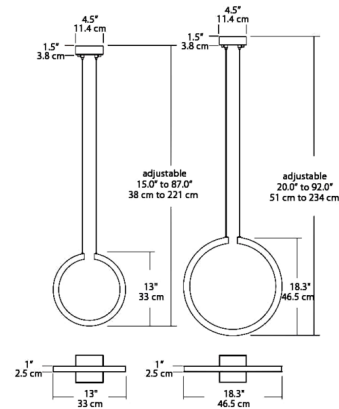

Description

The Circ Pendant is an open ring of light turned on its side, providing both task and ambient lighting in a single fixture. Features 2-wire suspension cables to prevent twists and turns. Driver located in canopy.

Specifications

COLOR	N/A
BODY FINISH	Satin Nickel
WATTAGE	13W
DIMMER	Standard 120V
DIMENSIONS	13"W x 13"H x 1"D
INTEGRATED LED MODULE	1 x LED/13W/120V LED
COUNTRY OF ORIGIN	China

Technical Information

COLOR RENDERING	90 CRI
LAMP COLOR	3000K
LUMENS/WATT	49.00
LUMINOUS FLUX	637 lumens

Shown in satin nickel

CLICK TO VIEW PRODUCT

Notes: