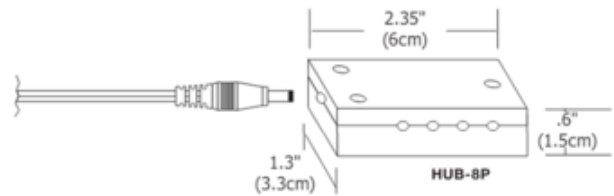

BRAND PureEdge Lighting

DESCRIPTION

The 8 Port is designed for use with PureEdge Lighting Puck LED and Dot LED undercabinet fixtures. Distributes the 12V AC/DC low voltage power from the LED transformer to 1-8 LED Dot lights. Includes a 6 foot power feed connector cord and three clips.

SHADE COLOR	N/A
BODY FINISH	N/A
WATTAGE	N/A
DIMMER	N/A
DIMENSIONS	2.35"L x 1.3"W x 0.6"H
LAMP	N/A

SPEC # EDG53511

COMPANY	PROJECT	FIXTURE TYPE	APPROVED BY	DATE