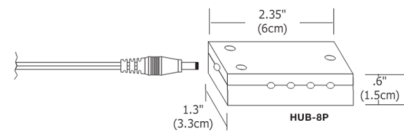

By PureEdge Lighting

Description

The 8 Port is designed for use with PureEdge Lighting Puck LED and Dot LED undercabinet fixtures. Distributes the 12V AC/DC low voltage power from the LED transformer to 1-8 LED Dot lights. Includes a 6 foot power feed connector cord and three clips.

Specifications

| | |
|-------------|------------------------|
| COLOR | N/A |
| BODY FINISH | N/A |
| WATTAGE | N/A |
| DIMMER | N/A |
| DIMENSIONS | 2.35"L x 1.3"W x 0.6"H |
| BULB | N/A |

CLICK TO VIEW PRODUCT