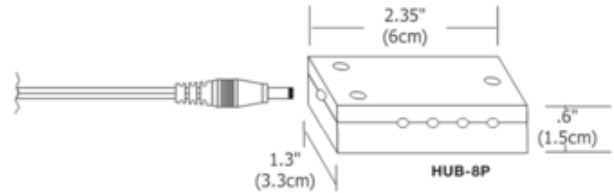

BRAND

PureEdge Lighting

DESCRIPTION

The 8 Port is designed for use with PureEdge Lighting Puck LED and Dot LED undercabinet fixtures. Distributes the 12V AC/DC low voltage power from the LED transformer to 1-8 LED Dot lights. Includes a 6 foot power feed connector cord and three clips.

SHADE COLOR	N/A
BODY FINISH	N/A
WATTAGE	N/A
DIMMER	N/A
DIMENSIONS	2.35"L x 1.3"W x 0.6"H
LAMP	N/A

SPEC #

EDG53511

COMPANY

PROJECT

FIXTURE TYPE

APPROVED BY

DATE