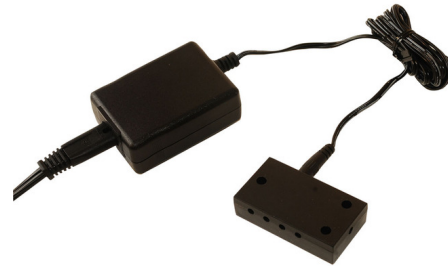

Lightology

lightology.com
866-954-4489
04-08-26

Project: _____

Company: _____

Location: _____ Fixture Type: _____

SPEC #: **EDG53511**

Approved On: _____ Approved By: _____

Multi-Port 8-Port Hub

By PureEdge Lighting

Description

The 8 Port is designed for use with PureEdge Lighting Puck LED and Dot LED undercabinet fixtures. Distributes the 12V AC/DC low voltage power from the LED transformer to 1-8 LED Dot lights. Includes a 6 foot power feed connector cord and three clips.

Specifications

| | |
|-------------|------------------------|
| COLOR | N/A |
| BODY FINISH | N/A |
| WATTAGE | N/A |
| DIMMER | N/A |
| DIMENSIONS | 2.35"L x 1.3"W x 0.6"H |
| BULB | N/A |

CLICK TO VIEW PRODUCT