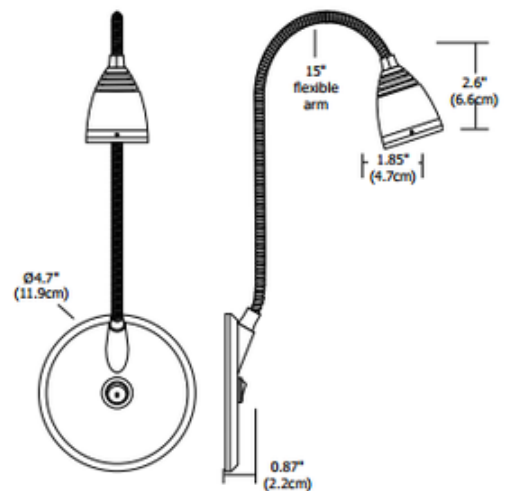

COMPANY

PROJECT

FIXTURE TYPE

APPROVED BY

DATE