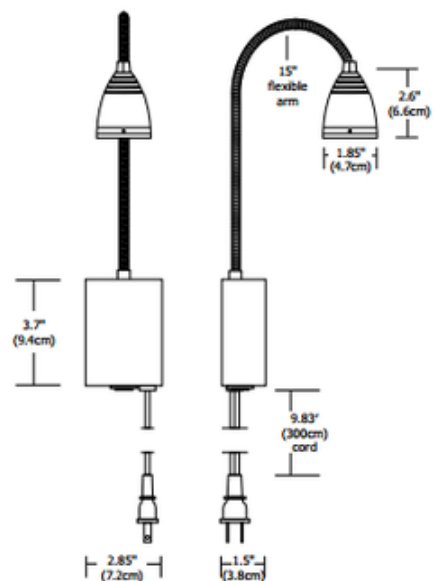

**BRAND**

PureEdge Lighting

**DESCRIPTION**

The Night Owl 3 features a rotating lens to modify the beam from 10 degrees to 30 degrees. Finish available in Satin Nickel. It is designed for those who enjoy reading late at night, but do not want to disturb others. The 15 inch gooseneck arm allows the lamp to be easily positioned in any direction. Rated for 100-240VAC 50/60Hz. Includes one 3.8 watts, 12VAC, warm white 3070K, 80 CRI LED lamp. Supplied with a 9.83 foot cord and plug and a bi-level light control rocker switch on bottom of canopy with 100 percent high and 30 percent low light distribution setting. 70 percent lumen maintenance based on 50,000 hours of operation. Cord cover accessory available, sold separately. 15 inch flexible arm length.

<b>SHADE COLOR</b>	N/A
<b>BODY FINISH</b>	Satin Nickel
<b>WATTAGE</b>	3.8W
<b>DIMMER</b>	Included
<b>DIMENSIONS</b>	15"L x 2.85"W
<b>INTEGRATED LED MODULE</b>	
<b>LAMP</b>	1 x LED/3.8W/12V LED

*Technical Information*

<b>LUMINOUS FLUX</b>	55 lumens
<b>LUMENS/WATT</b>	14.47
<b>LAMP COLOR</b>	3070K
<b>COLOR RENDERING</b>	80 CRI

**SPEC #** EDG53518

COMPANY	PROJECT	FIXTURE TYPE	APPROVED BY	DATE