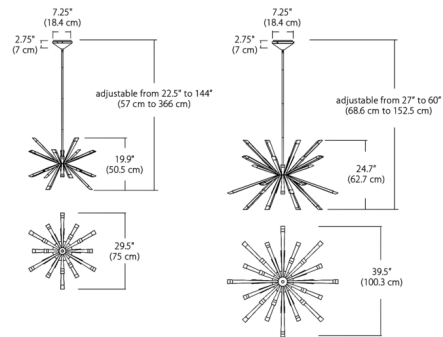

CLICK TO VIEW PRODUCT

Notes: