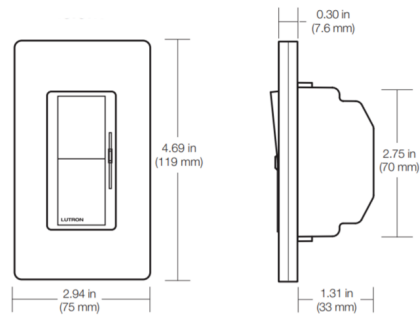

By Lutron

Description

The Diva 300W 3-Way Electronic Low Voltage (ELV) Dimmer features a large paddle switch with a linear-slide dimmer. Available in gloss and satin finishes. Built in soft glow nightlight which is visible best on lighter finishes. Requires neutral wire connection. Note: Claro designer wall plate sold separately.

Shown in gloss grey

Specifications

| | |
|-------------------|--------------------------|
| COLOR | N/A |
| BODY FINISH | Gloss Grey |
| WATTAGE | 300W |
| DIMMER | Low Voltage Electronic |
| DIMENSIONS | 2.94"W x 4.69"H x 1.31"D |
| BULB | N/A |
| COUNTRY OF ORIGIN | United States |