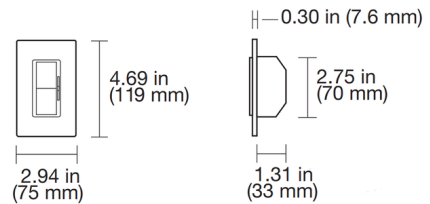

Description

The Diva 3-Wire LED/Fluorescent Ballast Dimmer features a large on/off paddle switch with a linear slide for dimming. for use on single pole/3-way wiring systems. 120V: 8 Amp. 277V: 6 Amp. Features a locator light. Nightlight is best visible with light color finishes. Designed for use with Lutron Hi-Lume, Hi-Lume 3D and EcoSystem ballasts and Hi-Lume A-Series LED drivers. Note: Designer wall plates sold separately.

Shown in gloss black

Specifications

COLOR	N/A
BODY FINISH	Gloss Black
WATTAGE	1000W
DIMMER	N/A
DIMENSIONS	2.94"W x 4.69"H x 1.31"D
BULB	N/A
COUNTRY OF ORIGIN	United States

CLICK TO VIEW PRODUCT

Notes: