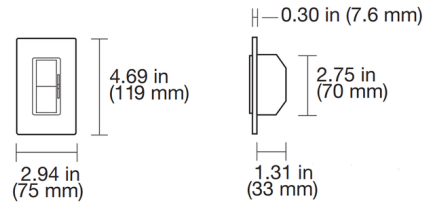

By Lutron

Description

The Diva 1000W Magnetic Low Voltage (MLV) Dimmer features a large paddle switch with a linear-slide dimmer. Available in satin and gloss finishes. 800 watt maximum lamp load based on assumed 20% transformer loss. For 3-way and 4-way switching, use with Claro switches sold separately. Features a built-in soft glow nightlight. The nightlight is best visible on the lighter color finishes. Note: Claro designer wall plates sold separately.

Shown in gloss light almond

Specifications

COLOR	N/A
BODY FINISH	Gloss Light Almond
WATTAGE	800W
DIMMER	Low Voltage Magnetic
DIMENSIONS	2.94"W x 4.69"H x 1.31"D
BULB	N/A
COUNTRY OF ORIGIN	United States

CLICK TO VIEW PRODUCT