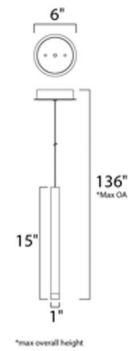

Shown in polished chrome / clear

CLICK TO VIEW PRODUCT

Notes: