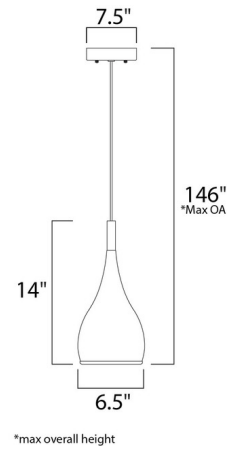

Lightology

lightology.com
866-954-4489
04-25-26

Project: _____
Company: _____
Location: _____ Fixture Type: _____
SPEC #: **ET2535902**
Approved On: _____ Approved By: _____

Teardrop Pendant By Et2

Description

The sleek and contemporary Teardrop Pendant features a Satin Nickel or Polished Chrome finish with a Frosted bottom diffuser. One 75 watt max 120 volt A19 medium base bulb is required, but not included. 6.5 inch width x 14 inch height x 146 inch maximum length. UL or ETL listed.

Specifications

COLOR	N/A
BODY FINISH	Satin Nickel
WATTAGE	53W
DIMMER	Standard 120V
DIMENSIONS	6.5"W x 14"H
BULB NOT INCLUDED	1 x A19/Medium (E26)/53W/120V Incandescent

Technical Information

PRODUCT DIMENSIONS	Min/Max Overall Height: 18" -146"
LAMP LIFE	2500 hours
LAMP COLOR	2700K
LUMENS/WATT	21.70
LUMINOUS FLUX	1150 lumens

Shown in satin nickel

CLICK TO VIEW PRODUCT

Notes: