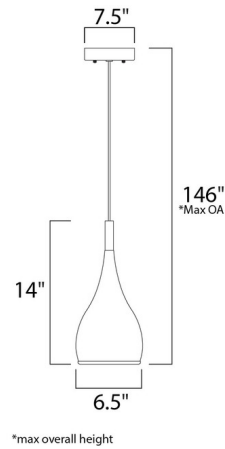

### Description

The sleek and contemporary Teardrop Pendant features a Satin Nickel or Polished Chrome finish with a Frosted bottom diffuser. One 75 watt max 120 volt A19 medium base bulb is required, but not included. 6.5 inch width x 14 inch height x 146 inch maximum length. UL or ETL listed.

### Specifications

COLOR	N/A
BODY FINISH	Satin Nickel
WATTAGE	53W
DIMMER	Standard 120V
DIMENSIONS	6.5"W x 14"H
BULB NOT INCLUDED	1 x A19/Medium (E26)/53W/120V Incandescent

### Technical Information

PRODUCT DIMENSIONS	Min/Max Overall Height: 18" -146"
LAMP LIFE	2500 hours
LAMP COLOR	2700K
LUMENS/WATT	21.70
LUMINOUS FLUX	1150 lumens

Shown in satin nickel

CLICK TO VIEW PRODUCT