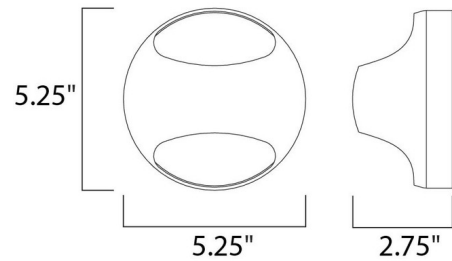

### Description

The Wink Wall Light combines form and function in a unique, wall-mounted hemisphere available in Satin Nickel finish. One 40 watt 120 volt G9 base Xenon bulb is included. 5.25 inch diameter x 2.75 inch depth. ADA compliant. Suitable for damp locations. ETL listed.

### Specifications

COLOR	N/A
BODY FINISH	Satin Nickel
WATTAGE	40W
DIMMER	Standard 120V
DIMENSIONS	5.25"W x 5.25"H x 2.75"D
BULB INCLUDED	1 x JCD/G9/40W/120V Krypton Xenon