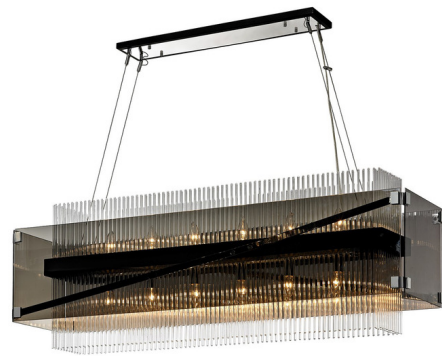

## Apollo Island Pendant By Troy Lighting

### Description

Apollo Island Pendant features clear glass tubes with a Dark Bronze band surrounded by Smoke glass with polished chrome accents.

Shown in dark bronze / smoke

### Specifications

COLOR . . . . . Smoke  
BODY FINISH . . . . . Dark Bronze  
WATTAGE . . . . . 60W  
DIMMER . . . . . Standard 120V  
DIMENSIONS . . . . . 49.75"L x 12.5"W x 26"H  
BULB NOT INCLUDED . . . . . 12 x B11/Candelabra (E12)/5W/120V LED  
OTHER BULB OPTIONS . . . . . 12 x B10/Candelabra (E12)/60W/120V Incandescent  
COUNTRY OF ORIGIN . . . . . China

### Technical Information

PRODUCT DIMENSIONS . . . . . Canopy: 26"L x 5"W

CLICK TO VIEW PRODUCT

Notes: