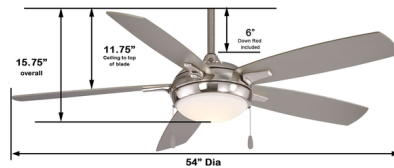

CLICK TO VIEW PRODUCT

Notes: