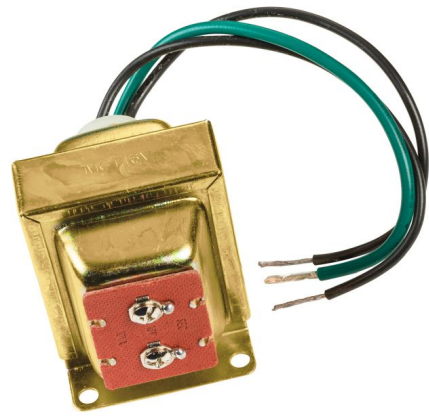

# Lightology

lightology.com  
866-954-4489  
04-24-26

Project: \_\_\_\_\_

Company: \_\_\_\_\_

Location: \_\_\_\_\_ Fixture Type: \_\_\_\_\_

SPEC #: **KHR536152**

Approved On: \_\_\_\_\_ Approved By: \_\_\_\_\_

## Address Light Transformer

By Kichler

### Description

Powers Kichler Xenon and LED Address Lights.  
120-277V input, 16V output. Not dimmable.

Shown in gold

### Specifications

COLOR	N/A
BODY FINISH	Gold
WATTAGE	N/A
DIMMER	N/A
DIMENSIONS	2.75"W x 2.5"H x 2"D
BULB	N/A

CLICK TO VIEW PRODUCT

Notes: