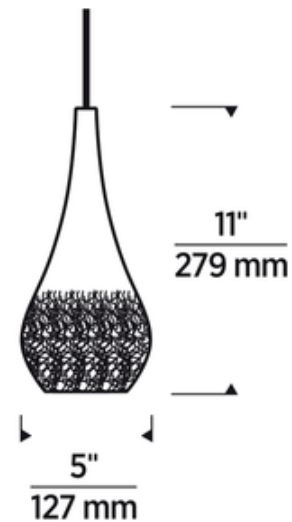

Shown in: Satin Nickel / Clear

SHADE COLOR	Clear
BODY FINISH	Satin Nickel
WATTAGE	50W
DIMMER	N/A
DIMENSIONS	5"W x 11"H
BULB INCLUDED	
LAMP	1 x JC/GY6.35 (bipin)/50W/12V Krypton Xenon 1 x JC/GY6.35 (bipin)/12V LED
<i>Technical Information</i>	
LUMINOUS FLUX	450 lumens
LUMENS/WATT	9.00
LAMP COLOR	3000K
COLOR RENDERING	100 CRI
SPEC #	TLG53647