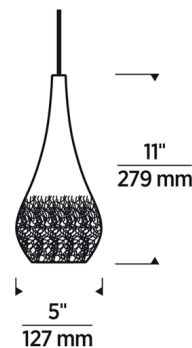

Specifications

SHADE COLOR	Clear
BODY FINISH	Satin Nickel
WATTAGE	50W
DIMMER	N/A
DIMENSIONS	5"W x 11"H
BULB INCLUDED	1 x JC/GY6.35 (bipin)/50W/12V Krypton Xenon
OTHER BULB OPTIONS	1 x JC/GY6.35 (bipin)/12V LED
COUNTRY OF ORIGIN	China

Technical Information

LAMP LIFE	10000 hours
COLOR RENDERING	100 CRI
LAMP COLOR	3000K
LUMENS/WATT	9.00
LUMINOUS FLUX	450 lumens

Shown in satin nickel / clear

CLICK TO VIEW PRODUCT

Notes: