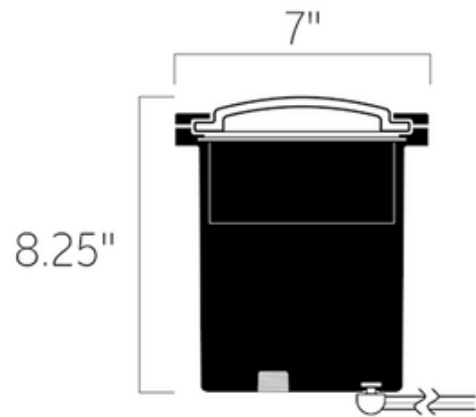

COMPANY

PROJECT

FIXTURE TYPE

APPROVED BY

DATE