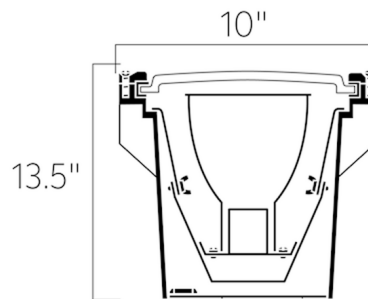

### Description

The 120 Volt PAR38 10 Inch In Ground Well Light is adjustable to 150 degrees. Available in Architectural Bronze finish.

Shown in architectural bronze

### Specifications

COLOR	N/A
BODY FINISH	Architectural Bronze
WATTAGE	150W
DIMMER	Standard 120V
DIMENSIONS	10"W x 13.5"H
BULB NOT INCLUDED	1 x PAR38/Medium (E26)/150W/120V Halogen

CLICK TO VIEW PRODUCT

Notes: