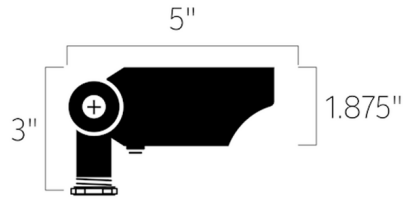

Shown in textured architectural bronze

Specifications

COLOR	N/A
BODY FINISH	Textured Architectural Bronze
WATTAGE	2W
DIMMER	N/A
DIMENSIONS	1.88"W x 3"H x 5"D
BULB NOT INCLUDED	1 x MR11/GU4/2W/12V LED
OTHER BULB OPTIONS	1 x MR11/GU4/12V LED