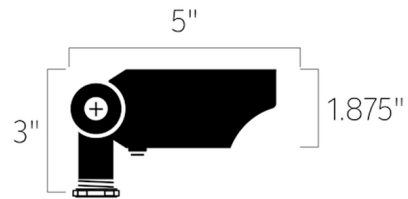

Shown in textured architectural bronze

Specifications

COLOR	N/A
BODY FINISH	Textured Architectural Bronze
WATTAGE	2W
DIMMER	N/A
DIMENSIONS	1.88"W x 3"H x 5"D
BULB NOT INCLUDED	1 x MR11/GU4/2W/12V LED
OTHER BULB OPTIONS	1 x MR11/GU4/12V LED