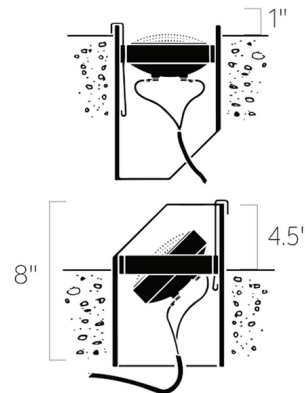

Specifications

COLOR	N/A
BODY FINISH	Black
WATTAGE	36W
DIMMER	Not Dimmable
DIMENSIONS	5.5"W x 8"H
BULB NOT INCLUDED	1 x PAR36/SCRTEM/36W/12V Halogen

CLICK TO VIEW PRODUCT

Notes: