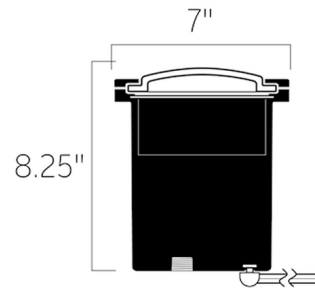

Shown in architectural bronze

Specifications

COLOR	N/A
BODY FINISH	Architectural Bronze
WATTAGE	36W
DIMMER	Not Dimmable
DIMENSIONS	7"W x 8.25"H
BULB NOT INCLUDED	1 x PAR36/SCRTEM/36W/12V Halogen

CLICK TO VIEW PRODUCT