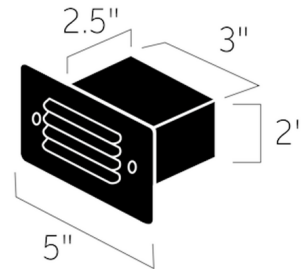

By Kichler

Description

12 Volt Mini Louvered Step Light is designed to be integrated into outdoor steps. Casts a low, even spread of efficient LED light. Louvered faceplate in Textured Black, Textured Architectural Bronze, Textured White, or Centennial Brass finish. Integrated LED module. ETL listed. Suitable for wet locations. Required transformer sold separately.

Shown in white

Specifications

COLOR	N/A
BODY FINISH	White
WATTAGE	0.9W
DIMMER	Not Dimmable
DIMENSIONS	5"W x 2"H x 2.5"D
INTEGRATED LED MODULE	1x LED/0.86W/12V LED

Technical Information

COLOR RENDERING	80 CRI
LAMP COLOR	2700K
LUMENS/WATT	50.00
LUMINOUS FLUX	43 lumens