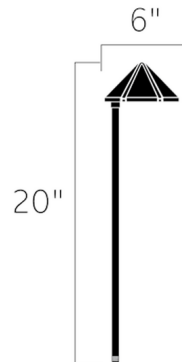

CLICK TO VIEW PRODUCT

Notes: