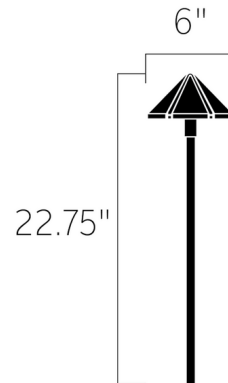

CLICK TO VIEW PRODUCT

Notes: