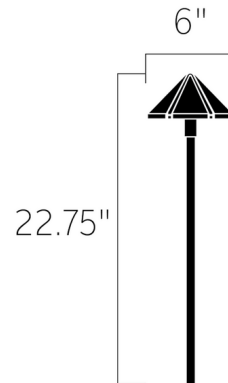

### Specifications

COLOR	N/A
BODY FINISH	Textured Black
WATTAGE	4W
DIMMER	Not Dimmable
DIMENSIONS	6"W x 22.75"H
INTEGRATED LED MODULE	1 x LED/4W/12V LED