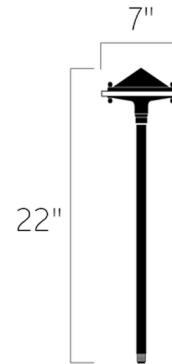

Lightology

lightology.com
866-954-4489
05-22-26

Project: _____
Company: _____
Location: _____ Fixture Type: _____
SPEC #: **KHR536777**
Approved On: _____ Approved By: _____

12V Glass & Metal Path Light By Kichler

Description

The 12 Volt Glass & Metal Path Light is a modern original that combines contemporary style with smooth illumination. Available in Brushed Nickel or Textured Architectural Bronze finish. One 12 volt, S8 wedge base LED bulb up to 2 watts is required, but not included. Includes 8 inch in-ground stake, 24 inch leads, and cable connector. UL listed. Suitable for wet locations. Required transformer sold separately.

Shown in textured architectural bronze

Specifications

COLOR	N/A
BODY FINISH	Textured Architectural Bronze
WATTAGE	2W
DIMMER	Not Dimmable
DIMENSIONS	7"W x 22"H
BULB INCLUDED	1 x S8/WEDGE/2W/12V LED

CLICK TO VIEW PRODUCT