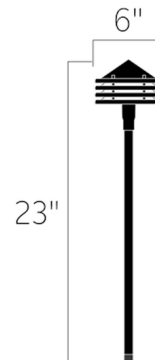

By Kichler

Description

The 12 Volt Galaxy Path Light in Textured Architectural Bronze finish. One 12 volt, S8 wedge base bulb up to 2 watts is required, but not included. Includes 8 inch in-ground stake, 24 inch leads, and cable connector. Required transformer sold separately.

Shown in textured architectural bronze

Specifications

COLOR	N/A
BODY FINISH	Textured Architectural Bronze
WATTAGE	2W
DIMMER	Not Dimmable
DIMENSIONS	6"W x 23"H
BULB INCLUDED	1 x S8/WEDGE/2W/12V LED

CLICK TO VIEW PRODUCT