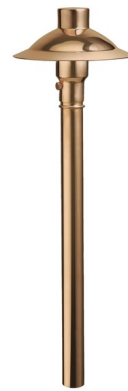

Lightology

lightology.com
866-954-4489
05-17-26

Project: _____

Company: _____

Location: _____ Fixture Type: _____

SPEC #: **KHR536793**

Approved On: _____ Approved By: _____

12V Adjustable Path Light

By Kichler

Description

The 12 Volt Adjustable Path Light features an adjustable top shade offering versatility in light spread. Finish in Copper. One 12 volt, S8 wedge base LED bulb up to 2 watts is required, but not included. Includes 8 inch in-ground stake, 24 inch leads, and cable connector. UL listed. Suitable for wet locations. Required transformer sold separately.

Shown in copper

Specifications

COLOR	N/A
BODY FINISH	Copper
WATTAGE	2W
DIMMER	Not Dimmable
DIMENSIONS	6"W x 21.5"H
BULB INCLUDED	1 x S8/WEDGE/2W/12V LED

CLICK TO VIEW PRODUCT

Notes: