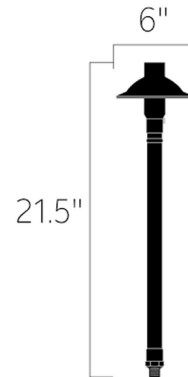

By Kichler

Description

The 12 Volt Adjustable Path Light features an adjustable top shade offering versatility in light spread. Finish in Copper. One 12 volt, S8 wedge base LED bulb up to 2 watts is required, but not included. Includes 8 inch in-ground stake, 24 inch leads, and cable connector. UL listed. Suitable for wet locations. Required transformer sold separately.

Shown in copper

Specifications

COLOR	N/A
BODY FINISH	Copper
WATTAGE	2W
DIMMER	Not Dimmable
DIMENSIONS	6"W x 21.5"H
BULB INCLUDED	1 x S8/WEDGE/2W/12V LED

CLICK TO VIEW PRODUCT

Notes: