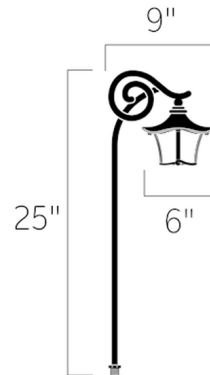

### Description

The 12 Volt Cotswold Lantern Path Light features an old world curvy cap and stem adding charm to a traditional look. Finish in Aged Bronze. One 12 volt, T5 wedge base LED bulb up to 2 watts is required, but not included. Includes 8 inch in-ground stake, 24 inch leads, and cable connector. UL listed. Suitable for wet locations. Required transformer sold separately.

### Specifications

COLOR	N/A
BODY FINISH	Aged Bronze
WATTAGE	2W
DIMMER	Not Dimmable
DIMENSIONS	6"W x 25"H x 9"D
BULB NOT INCLUDED	1x T5/WEDGE/2W/12V LED

CLICK TO VIEW PRODUCT

Notes: