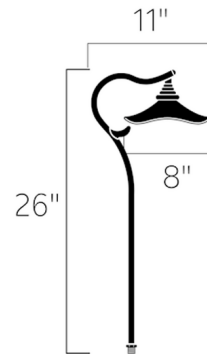

Description

The 12 Volt Cotswold Path Light features curves with old world charm. Finish in Aged Bronze. One 12 volt, T5 wedge base LED up to 2 watts is required, but not included. Includes 8 inch in-ground stake, 24 inch leads, and cable connector. UL listed. Suitable for wet locations. Required transformer sold separately.

Shown in aged bronze

Specifications

COLOR	N/A
BODY FINISH	Aged Bronze
WATTAGE	2W
DIMMER	Not Dimmable
DIMENSIONS	8"W x 26"H x 11"D
BULB NOT INCLUDED	1x T5/WEDGE/2W/12V LED

CLICK TO VIEW PRODUCT

Notes: