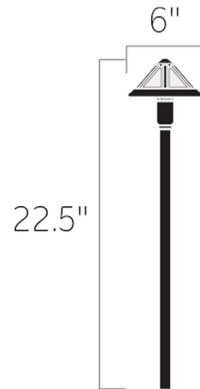

Description

12 Volt Mica Mission Path Light features a mission style roof combined with glass designed to replicate the umber glow of mica for a warm comfortable exterior look. Finish in Textured Tannery Bronze. One 12 volt, T5 wedge base LED bulb up to 2 watts is required, but not included. Includes 8 inch in-ground stake, 24 inch leads, and cable connector. UL listed for wet locations. Required transformer and optional accessories sold separately.

Shown in textured tannery bronze

Specifications

COLOR	N/A
BODY FINISH	Textured Tannery Bronze
WATTAGE	2W
DIMMER	Not Dimmable
DIMENSIONS	6"W x 22.5"H
BULB NOT INCLUDED	1 x T5/WEDGE/2W/12V LED

CLICK TO VIEW PRODUCT