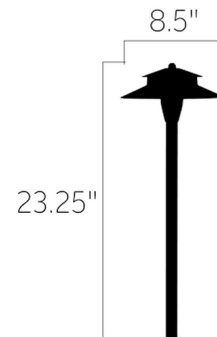

By Kichler

Description

The 12 Volt Brass Path Light in Centennial Brass finish. One 12 volt, JC G4 bi-pin base LED bulb up to 2 watts is required, but not included. Includes 8 inch in-ground stake, 24 inch leads, and cable connector. ETL listed. Suitable for wet locations. Required transformer sold separately.

Shown in centennial brass

Specifications

COLOR	N/A
BODY FINISH	Centennial Brass
WATTAGE	2W
DIMMER	Not Dimmable
DIMENSIONS	8.5"W x 23.25"H
BULB NOT INCLUDED	1 x JC/G4 (bipin)/2W/12V LED

CLICK TO VIEW PRODUCT