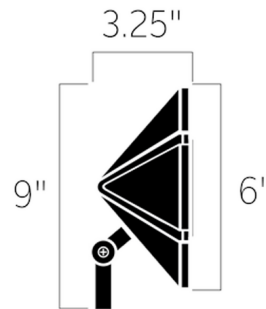

Lightology

lightology.com
866-954-4489
04-28-26

Project: _____

Company: _____

Location: _____ Fixture Type: _____

SPEC #: **KHR536833**

Approved On: _____ Approved By: _____

12V Six Groove Adjustable Wall Wash Light By Kichler

Description

12 Volt Six Groove Adjustable Wall Wash Light creates a low, even light spread to illuminate shrubs, plants or textured wall surfaces to silhouette special details. Includes 8 inch slotted in-ground stake, 24.4 watt Krypton light source, 42 inch of usable #18-2, SPT-1W leads and wire nuts. Note: Required transformer sold separately.

Shown in textured black

Specifications

COLOR	N/A
BODY FINISH	Textured Black
WATTAGE	24.4W
DIMMER	N/A
DIMENSIONS	6"W x 9"H x 3.25"D
BULB INCLUDED	1 x S8/WEDGE/24.4W/12V Krypton Xenon
OTHER BULB OPTIONS	1 x S8/WEDGE/12V LED