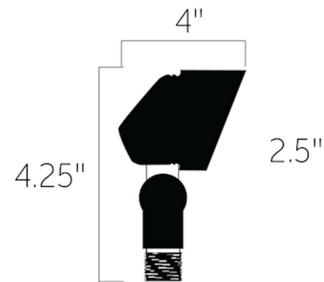

### Description

12 Volt Mini Wall Wash Light delivers a subtle, low amount of light to a wide area, up close to the structure, with minimal hot-spots. Includes 8 inch slotted in-ground stake, two gel-filled wire and locknuts, clear, frosted, and linear tempered glass lenses, and 48 inch usable #18-2, SPT-1W leads. Note: Required 12V transformer sold separately.

### Specifications

COLOR	Frosted
BODY FINISH	Centennial Brass
WATTAGE	18W
DIMMER	N/A
DIMENSIONS	4"W x 4.25"H
BULB NOT INCLUDED	1 x T5/WEDGE/18W/12V LED

CLICK TO VIEW PRODUCT

Notes: