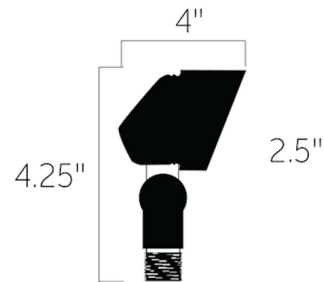

By Kichler

Description

12 Volt Mini Wall Wash Light delivers a subtle, low amount of light to a wide area, up close to the structure, with minimal hot-spots. Includes 8 inch slotted in-ground stake, two gel-filled wire and locknuts, clear, frosted, and linear tempered glass lenses, and 48 inch usable #18-2, SPT-1W leads. Note: Required 12V transformer sold separately.

Shown in centennial brass / frosted

Specifications

COLOR	Frosted
BODY FINISH	Centennial Brass
WATTAGE	18W
DIMMER	N/A
DIMENSIONS	4"W x 4.25"H
BULB NOT INCLUDED	1 x T5/WEDGE/18W/12V LED

CLICK TO VIEW PRODUCT