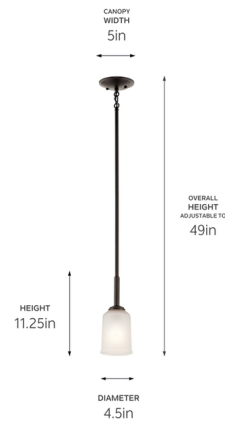

### Specifications

COLOR	Satin Etched
BODY FINISH	Olde Bronze
WATTAGE	17W
DIMMER	Standard 120V
DIMENSIONS	4.5"W x 11.25"H
BULB NOT INCLUDED	1 x A19/Medium (E26)/17W/120V LED
COUNTRY OF ORIGIN	China

CLICK TO VIEW PRODUCT