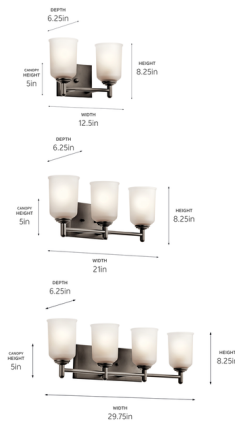

Lightology

lightology.com
866-954-4489
04-22-26

Project: _____

Company: _____

Location: _____ Fixture Type: _____

SPEC #: **KHR537493**

Approved On: _____ Approved By: _____

Shailene Bathroom Vanity Light By Kichler

Description

For a modern aesthetic blended with traditional style, choose the Shailene Bathroom Vanity Light. Its clean frame is complemented by curved glass shades, adding a charming, polished look to any bathroom or powder room. Can be mounted with shades up or down.

Shown in olde bronze / satin etched

Specifications

COLOR Satin Etched
BODY FINISH Olde Bronze
WATTAGE 34W
DIMMER Standard 120V
DIMENSIONS 12.5"W x 8.25"H x 6.25"D
BULB NOT INCLUDED 2 x A19/Medium (E26)/17W/120V LED
COUNTRY OF ORIGIN China