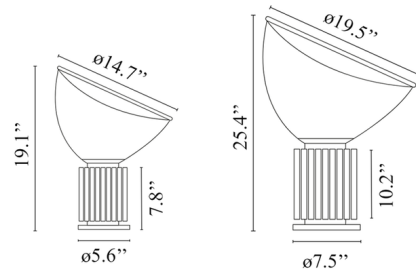

### Description

The Taccia Table Lamp challenges our perspective with its illusion of an upside-down hanging lamp. A warm light, emitted upwards from the base, gets dispersed into your space by a matte white spun aluminum reflector and blown glass diffuser. Light direction can be adjusted by positioning the diffuser as needed. The reflector lamp design and ribbed base made of extruded aluminum impart an industrial aesthetic, making this lamp a chic modern addition to your living room, bedroom, or office. Note: The Matte White base finish is only available for the smaller size.

### Specifications

COLOR	Clear
BODY FINISH	Bronze
WATTAGE	28W
DIMMER	Included
DIMENSIONS	19.5"W x 25.4"H
INTEGRATED LED MODULE	1 x LED/28W/120V LED