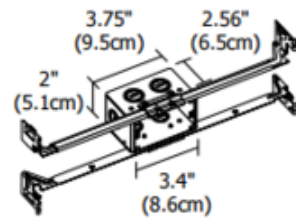

*Shown in: Aluminum*

<b>SHADE COLOR</b>	N/A
<b>BODY FINISH</b>	Aluminum
<b>WATTAGE</b>	N/A
<b>DIMMER</b>	N/A
<b>DIMENSIONS</b>	3.75"W x 2"H x 2.56"D
<b>LAMP</b>	N/A
<b>SPEC #</b>	EDG537781

COMPANY	PROJECT	FIXTURE TYPE	APPROVED BY	DATE