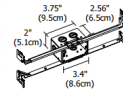

By PureEdge Lighting

Description

One VG-1RE-JBOX Verge Rough-In Junction Box is included with Verge Ceiling or Wall. Note: Order additional junction box separately to rough-in electrical wiring before drywall installation. Quick shipment available.

Specifications

COLOR	N/A
BODY FINISH	Aluminum
WATTAGE	N/A
DIMMER	N/A
DIMENSIONS	3.75"W x 2"H x 2.56"D
BULB	N/A

Notes:

Shown in aluminum

CLICK TO VIEW PRODUCT