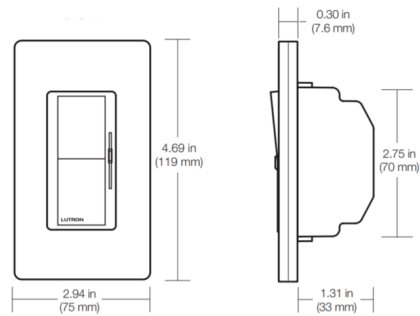

By Lutron

Description

The Diva 300W Electronic Low Voltage (ELV) Single Pole Dimmer features a large paddle switch with a linear slide dimmer. Available in gloss and satin finishes. Built in soft glow nightlight which is visible best on lighter finishes. Requires neutral wire connection. Not UL listed for LED loads. Note: Claro designer wall plates sold separately.

Shown in gloss brown

Specifications

| | |
|-------------------|--------------------------|
| COLOR | N/A |
| BODY FINISH | Gloss Brown |
| WATTAGE | 300W |
| DIMMER | Low Voltage Electronic |
| DIMENSIONS | 2.94"W x 4.69"H x 1.31"D |
| BULB | N/A |
| COUNTRY OF ORIGIN | United States |