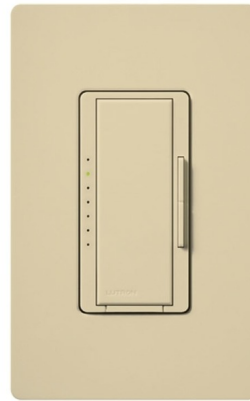

## Maestro Wireless 600W Incandescent Dimmer By Lutron

### Description

Maestro Wireless 600 Watt Incandescent Dimmer is designed for use with incandescent lamps up to 600 watts. Tap on to reach your favorite light level and tap again to turn off. Tap twice for full on. Press, hold, and release for delayed fade-to-off. Touch the rocker to adjust light levels. May be used in a single pole system or a multi-location system with Maestro companion dimmers, sold separately. May be used with a Pico wireless remote control. For use with designer style wall plates, sold separately. NOTE: This is a discontinued model and limited to quantity on hand.

### Specifications

COLOR	N/A
BODY FINISH	Gloss Ivory
WATTAGE	600W
DIMMER	N/A
DIMENSIONS	1.6"W x 4.2"H
BULB	N/A

CLICK TO VIEW PRODUCT

Notes: