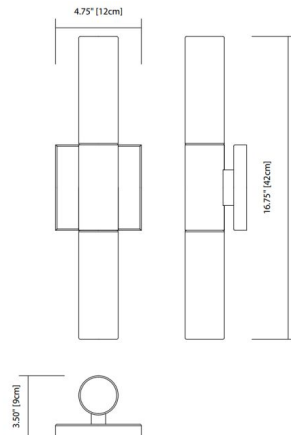

CLICK TO VIEW PRODUCT

Notes: