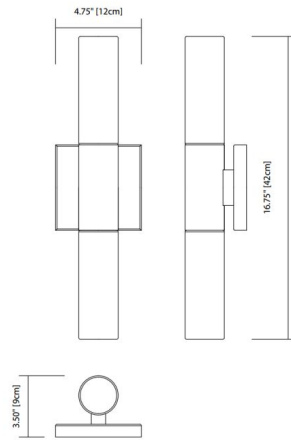

CLICK TO VIEW PRODUCT

Notes: