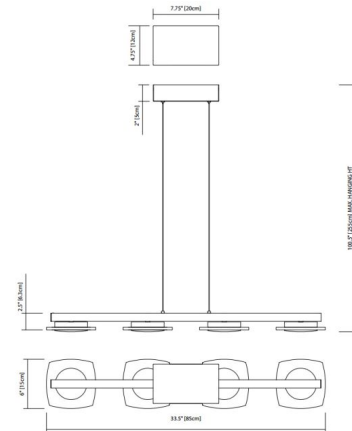

CLICK TO VIEW PRODUCT

Notes: