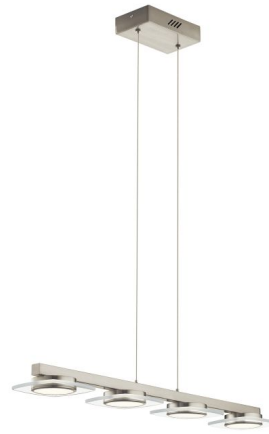

Lightology

lightology.com
866-954-4489
04-27-26

Project: _____

Company: _____

Location: _____ Fixture Type: _____

SPEC #: **ELN537844**

Approved On: _____ Approved By: _____

Azenda Pendant By Elan

Description

The Azenda Pendant features a Brushed Nickel pendant with Clear glass-trimmed White acrylic diffusers. Four 1.95 watt 120 volt LED modules are included. 33.5 inch width x 2.5 inch height x 6 inch depth x 100.5 inch maximum length. ETL listed.

Specifications

COLOR White
BODY FINISH Brushed Nickel
WATTAGE 7.8W
DIMMER Low Voltage Electronic
DIMENSIONS 100.5"L x 33.5"W x 2.5"H x 6"D
INTEGRATED LED MODULE 4 x LED/1.95W/120V LED

Technical Information

LAMP COLOR 2992K
LUMENS/WATT 781.03
LUMINOUS FLUX 1523 lumens

Shown in brushed nickel / white

CLICK TO VIEW PRODUCT

Notes: