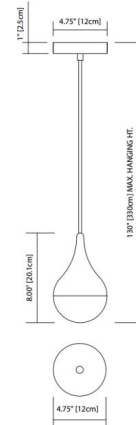

CLICK TO VIEW PRODUCT

Notes: