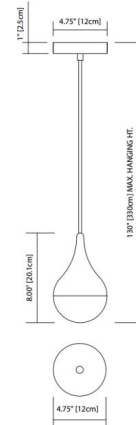

### Description

The versatile Kiss Pendant features a Chrome shade with a Clear cubic zirconia bottom diffuser. One 7.2 watt 120 volt LED module is included. 4.75 inch width x 8 inch height x 130 inch maximum length. ETL listed.

### Specifications

COLOR . . . . . Clear  
BODY FINISH . . . . . Chrome  
WATTAGE . . . . . 7.2W  
DIMMER . . . . . Low Voltage Electronic  
DIMENSIONS . . . . . 130"L x 4.75"W x 8"H  
INTEGRATED LED MODULE . . . . . 1 x LED/7.2W/120V LED

### Technical Information

LAMP COLOR . . . . . 3030K  
LUMENS/WATT . . . . . 62.36  
LUMINOUS FLUX . . . . . 449 lumens

Shown in chrome / clear

CLICK TO VIEW PRODUCT

Notes: